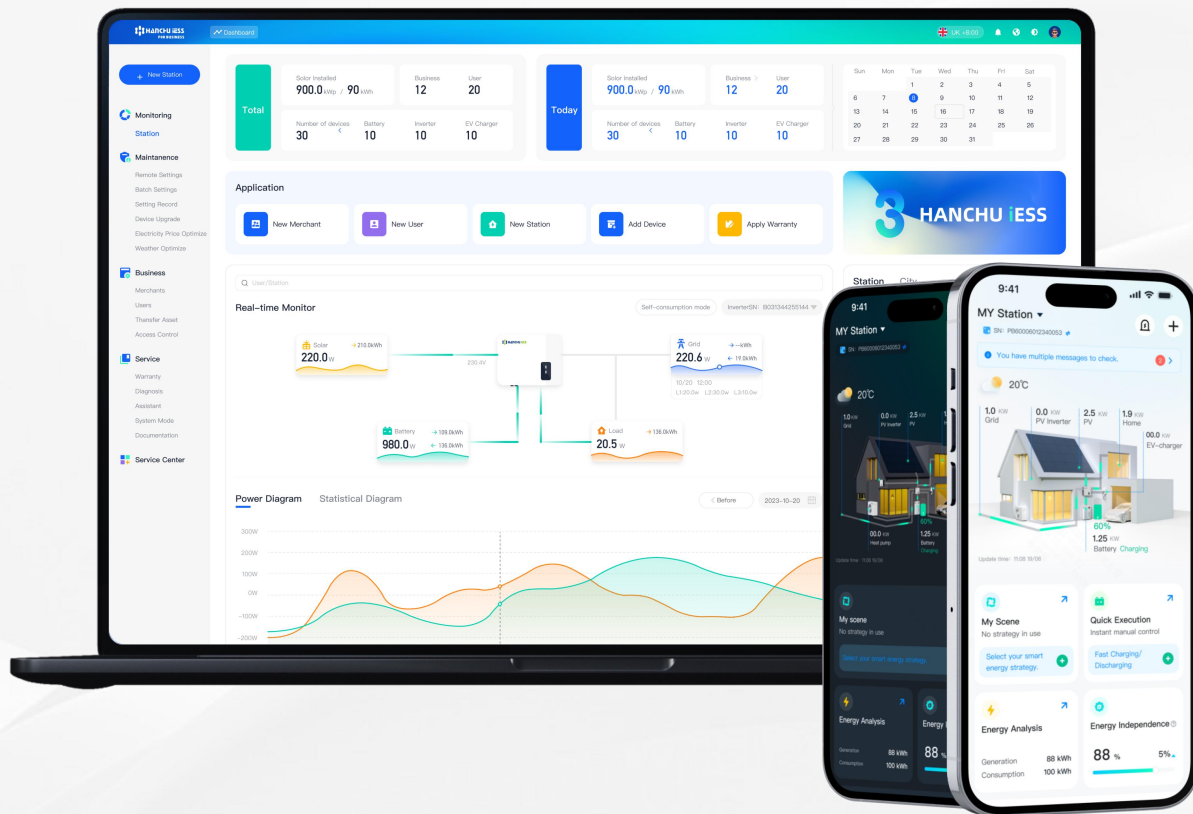

# Octopus Smartflex

- Set up your electricity price plan and select Intelligent Octopus Flux.

# Octopus Smartflex

- Log in to your APP-Octopus Energy and complete authorization for Hanchu.

The image shows the Octopus Energy login interface. At the top is the Octopus Energy logo, a pink octopus head, and the text "octopusenergy". Below the logo is the heading "Sign in to your account". There is a dropdown menu for the region, currently set to "United Kingdom" with a small octopus icon and a downward arrow. Below the region selector are two input fields: "Email address" and "Password". A link "I've forgotten my password" is positioned below the password field. At the bottom of the form is a large purple "Login" button.

The image shows an authorization screen titled "Authorize third-party applications to obtain your information?". It features two app icons: "SmartFlex" (a pink octopus head) and "Hanchu" (a blue speech bubble with three white dots). A double-headed arrow connects the two icons. Below the icons is a text box stating: "SmartFlex will be authorized to obtain the below information of customer's device specific for EV, EV Chargepoint, Home Battery:" followed by a bulleted list: "• Static data", "• Preferences", "• Location data", "• Events", "• Control", and "• Telemetry". At the bottom of the screen are two buttons: a blue "Authorize" button and a grey "Cancel" button. At the very bottom, there is a checked checkbox and the text "I have read and agreed on the Privacy Policy and User Terms&Conditions".

# Octopus Smartflex

- Return to the Hanchu APP. After receiving the successful authorization notification, your system will be able to use Octopus Smartflex. Click Octopus tab to view your smart charge and discharge schedule.