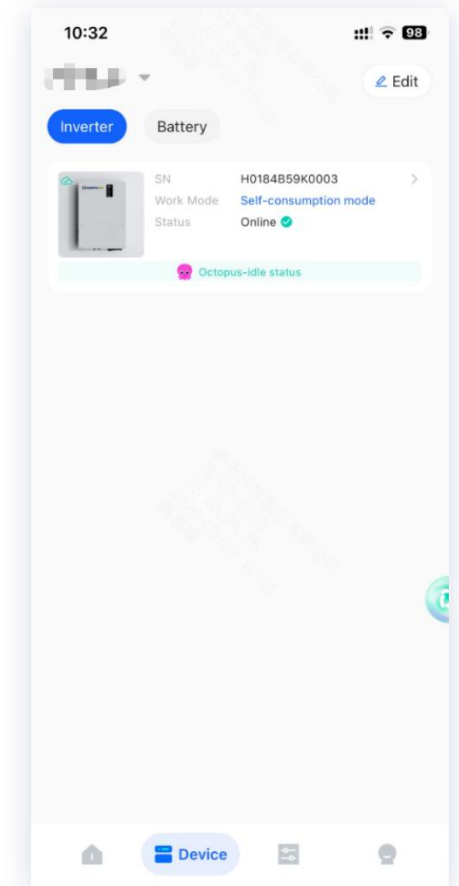

Octopus Smartflex

- Return to the Hanchu APP. After receiving the successful authorization notification, your system will be able to use Octopus Smartflex. Click Octopus tab to view your smart charge and discharge schedule.