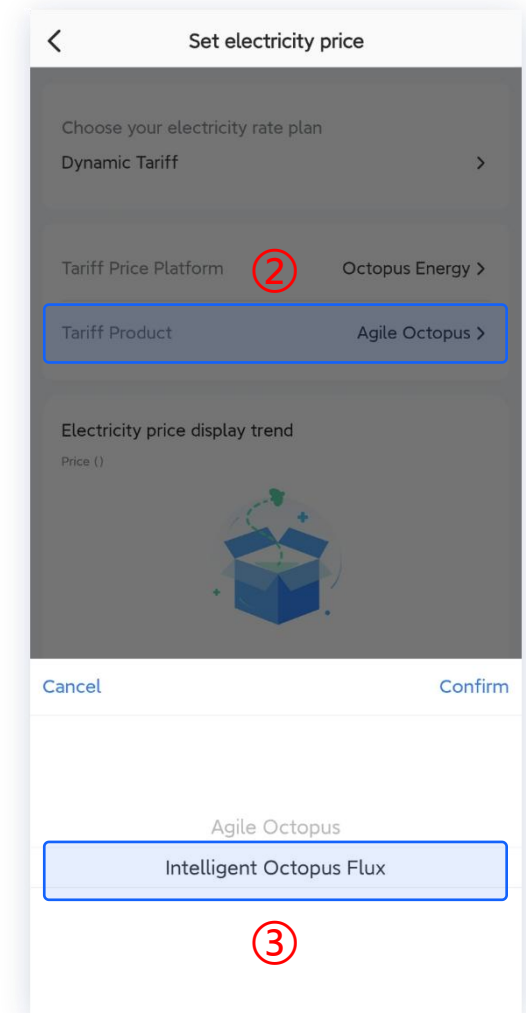

# Octopus Smartflex—APP

---

HESS-HY-T-5k/6k/8k/10k/12k、 HESS-HY-T-15K/20K-M4

HESS-HY-S-3.0k/3.68k/4.0k/5.0k/6.0k、 HESS-HY-S-7.0k/8.0k/10.0k

Innovate · Enjoy  
Smart Energy, Sustainable Solutions

# Octopus Smartflex

- Set up your electricity price plan and select Intelligent Octopus Flux.

# Octopus Smartflex

- Log in to your APP-Octopus Energy and complete authorization for Hanchu.

The image shows the Octopus Energy login interface. At the top is the Octopus Energy logo, a pink octopus head, and the text "octopusenergy". Below the logo is the heading "Sign in to your account". There is a dropdown menu for the region, currently set to "United Kingdom" with a small octopus icon and a downward arrow. Below the region selector are two input fields: "Email address" and "Password". A link "I've forgotten my password" is positioned below the password field. At the bottom of the form is a large purple "Login" button.

The image shows an authorization screen titled "Authorize third-party applications to obtain your information?". It features two app icons: "SmartFlex" (a pink octopus head) and "Hanchu" (a blue speech bubble with three white dots). A double-headed arrow connects the two icons. Below the icons is a text box stating: "SmartFlex will be authorized to obtain the below information of customer's device specific for EV, EV Chargepoint, Home Battery:" followed by a bulleted list: "• Static data", "• Preferences", "• Location data", "• Events", "• Control", and "• Telemetry". At the bottom of the screen are two buttons: a blue "Authorize" button and a grey "Cancel" button. At the very bottom, there is a checked checkbox and the text "I have read and agreed on the Privacy Policy and User Terms&Conditions".