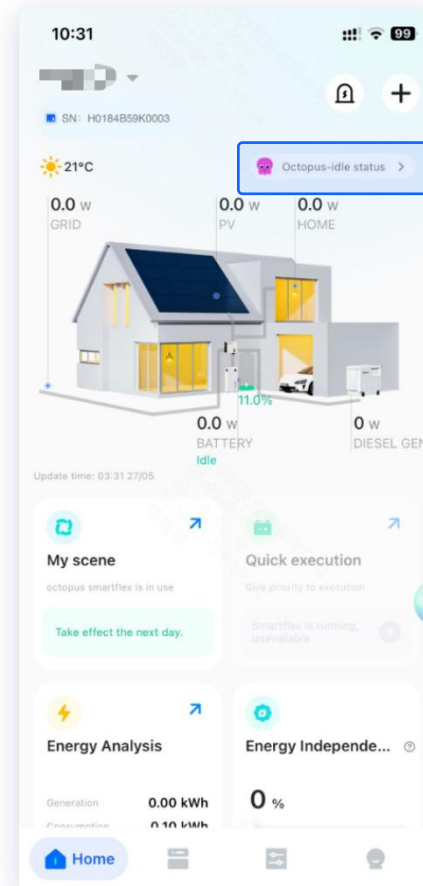

Octopus Smartflex

- Return to the Hanchu APP. After receiving the successful authorization notification, your system will be able to use Octopus Smartflex. Click Octopus tab to view your smart charge and discharge schedule.