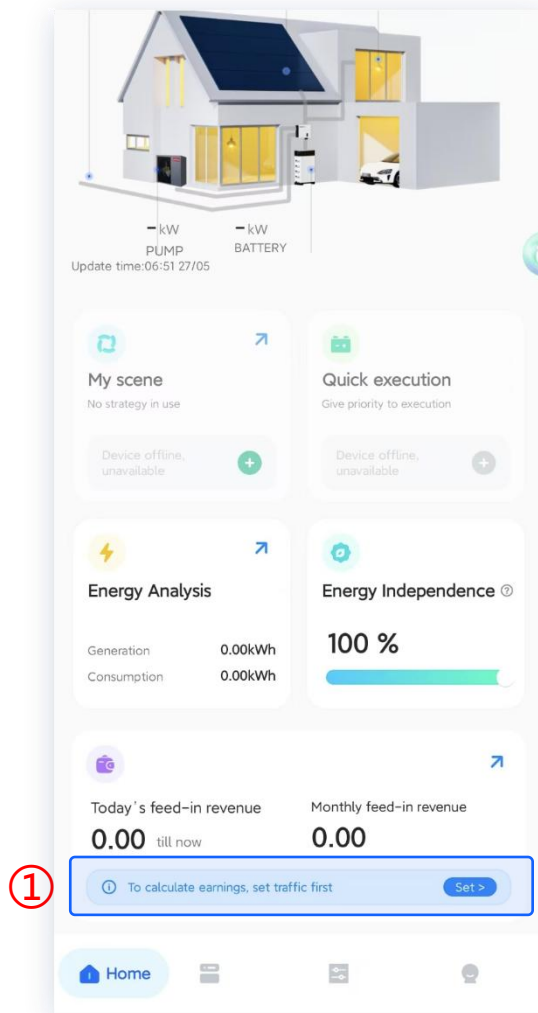

# Octopus Smartflex—APP

---

HESS-HY-T-5k/6k/8k/10k/12k、 HESS-HY-T-15K/20K-M4

HESS-HY-S-3.0k/3.68k/4.0k/5.0k/6.0k、 HESS-HY-S-7.0k/8.0k/10.0k

Innovate · Enjoy  
Smart Energy, Sustainable Solutions

# Octopus Smartflex

- Set up your electricity price plan and select Intelligent Octopus Flux.

# Octopus Smartflex

- Log in to your APP-Octopus Energy and complete authorization for Hanchu.

The image shows the Octopus Energy login interface. At the top is the Octopus Energy logo, a pink octopus head, and the text "octopusenergy". Below the logo is the heading "Sign in to your account". There is a dropdown menu for the region, currently set to "United Kingdom" with a small octopus icon and a downward arrow. Below the region selector are two input fields: "Email address" and "Password". A link "I've forgotten my password" is positioned below the password field. At the bottom of the form is a large purple "Login" button.

The image shows an authorization screen titled "Authorize third-party applications to obtain your information?". It features two app icons: "SmartFlex" (a pink octopus head) and "Hanchu" (a blue speech bubble with three white dots). A double-headed arrow connects the two icons. Below the icons is a text box stating: "SmartFlex will be authorized to obtain the below information of customer's device specific for EV, EV Chargepoint, Home Battery:" followed by a bulleted list: "• Static data", "• Preferences", "• Location data", "• Events", "• Control", and "• Telemetry". At the bottom of the screen are two buttons: a blue "Authorize" button and a grey "Cancel" button. At the very bottom, there is a checked checkbox and the text "I have read and agreed on the Privacy Policy and User Terms&Conditions".